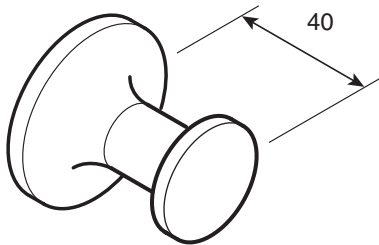

Stillness robe hook

Simplified form and detail embody the paired-down approach of Stillness. Streamlined elements, pure design and industrial integrity lend aesthetic functionality to minimal spaces. Stillness accessories complete the Stillness brassware offering. Durable solid brass construction.

<b>Product</b>	14458W-4 Stillness robe hook D40mm
<b>Colours/finishes</b>	Polished chrome (-CP), Brushed nickel (-BN)
<b>Fixings</b>	Fixings included
<b>Associated products</b>	Stillness brassware, showers and accessories range
<b>Recommended suites</b>	Purist, Escale, Presqu'île suites, Artist Editions washbasins

To order, please use the product code and add the finish reference, eg. -00 for white.

All measurements shown are in millimetres.  
Sizes are approximate.

P5097